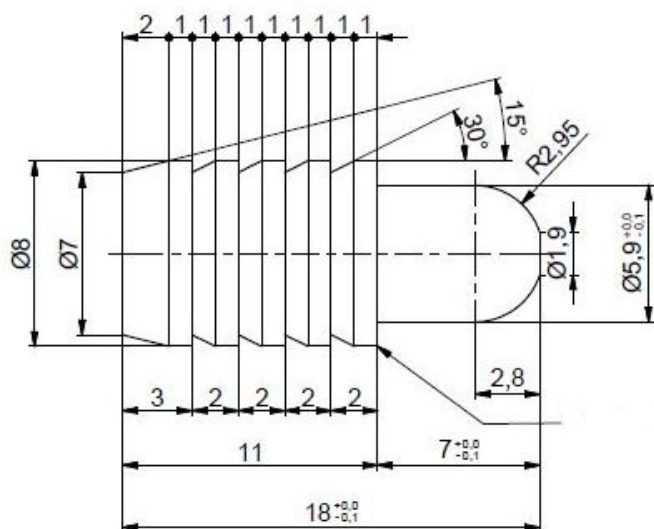

PRODUCT SHEET

Description:

Locating Pin 1140, Brass Natural, $\varnothing 8 \times 11 \text{mm}$, Male Part Only

Item number:

11.06.855-1

Units	Box	Carton	HS Code	Barcode
Pcs.	1000	4000	7415290000	
				5704866501538

SISO A/S

Mileparken 11
DK-2740 Skovlunde
Denmark
VAT: DK 24786013

Phone +45 45 830 900

www.siso.dk
siso@siso.dk

Danske Bank
Nytorv Branch
Copenhagen
SWIFT: DABADKKK

Account no.
4180 3112 112936
IBAN Account
DK7230003112112936